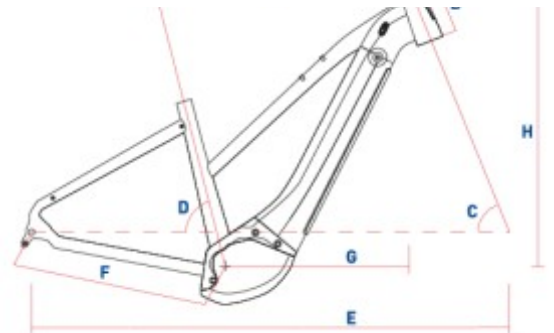

Size: 39, 44, 49, 54

Colors:

TECHNOLOGIES

DESCRIPTION

- The brandnew Mountain Cross Bike (MTC) - The perfect bike for every terrain.
- Full suspension Bike with mudguards and fenders.
- New Trinity Tube Edge - three chambers and a crossbar ensures superior stiffness and stability.

FRAME

CM	A	B	C	D	E	F	G	H
39	570	150	69	74	1112	455	387	640
44	580	160	69	74	1122	455	394	649
49	595	160	69	74	1143	455	409	647
54	615	160	69	74	1163	455	429	647

EQUIPMENT

MAIN:

FRAME:	Corratec E-Power MTC Trinity Tube Sport
FORK:	SR Suntour XCM
BREAKES:	Tektro HDT275 front Tektro HDT275 rear
STEM:	ZZYZX SL Alloy Stem
HANDLE BAR:	ZZYZX SL Alloy Handlebar
SADDLE:	ZZYZX Sport Saddle
SEAT POST:	ZZYZX SL Alloy Seatpost

SPECIAL:

CHAINWHEEL RATIO:	1s; 38
CASSETTE RATIO:	12s; 11 13 15 17 19 22 25 28 32 36 42 50
FORK SUSPENSION TRAVEL:	80 mm
SIZE BRAKE DISC:	180 mm front 180 mm rear
ENGINE:	BOSCH Performance Line CX
BATTERY:	BOSCH PowerTube 625Wh
LIGHTS:	AXA Compact Line 20
REAR CARRIER:	Massload MIK System Direct Mount Carrier